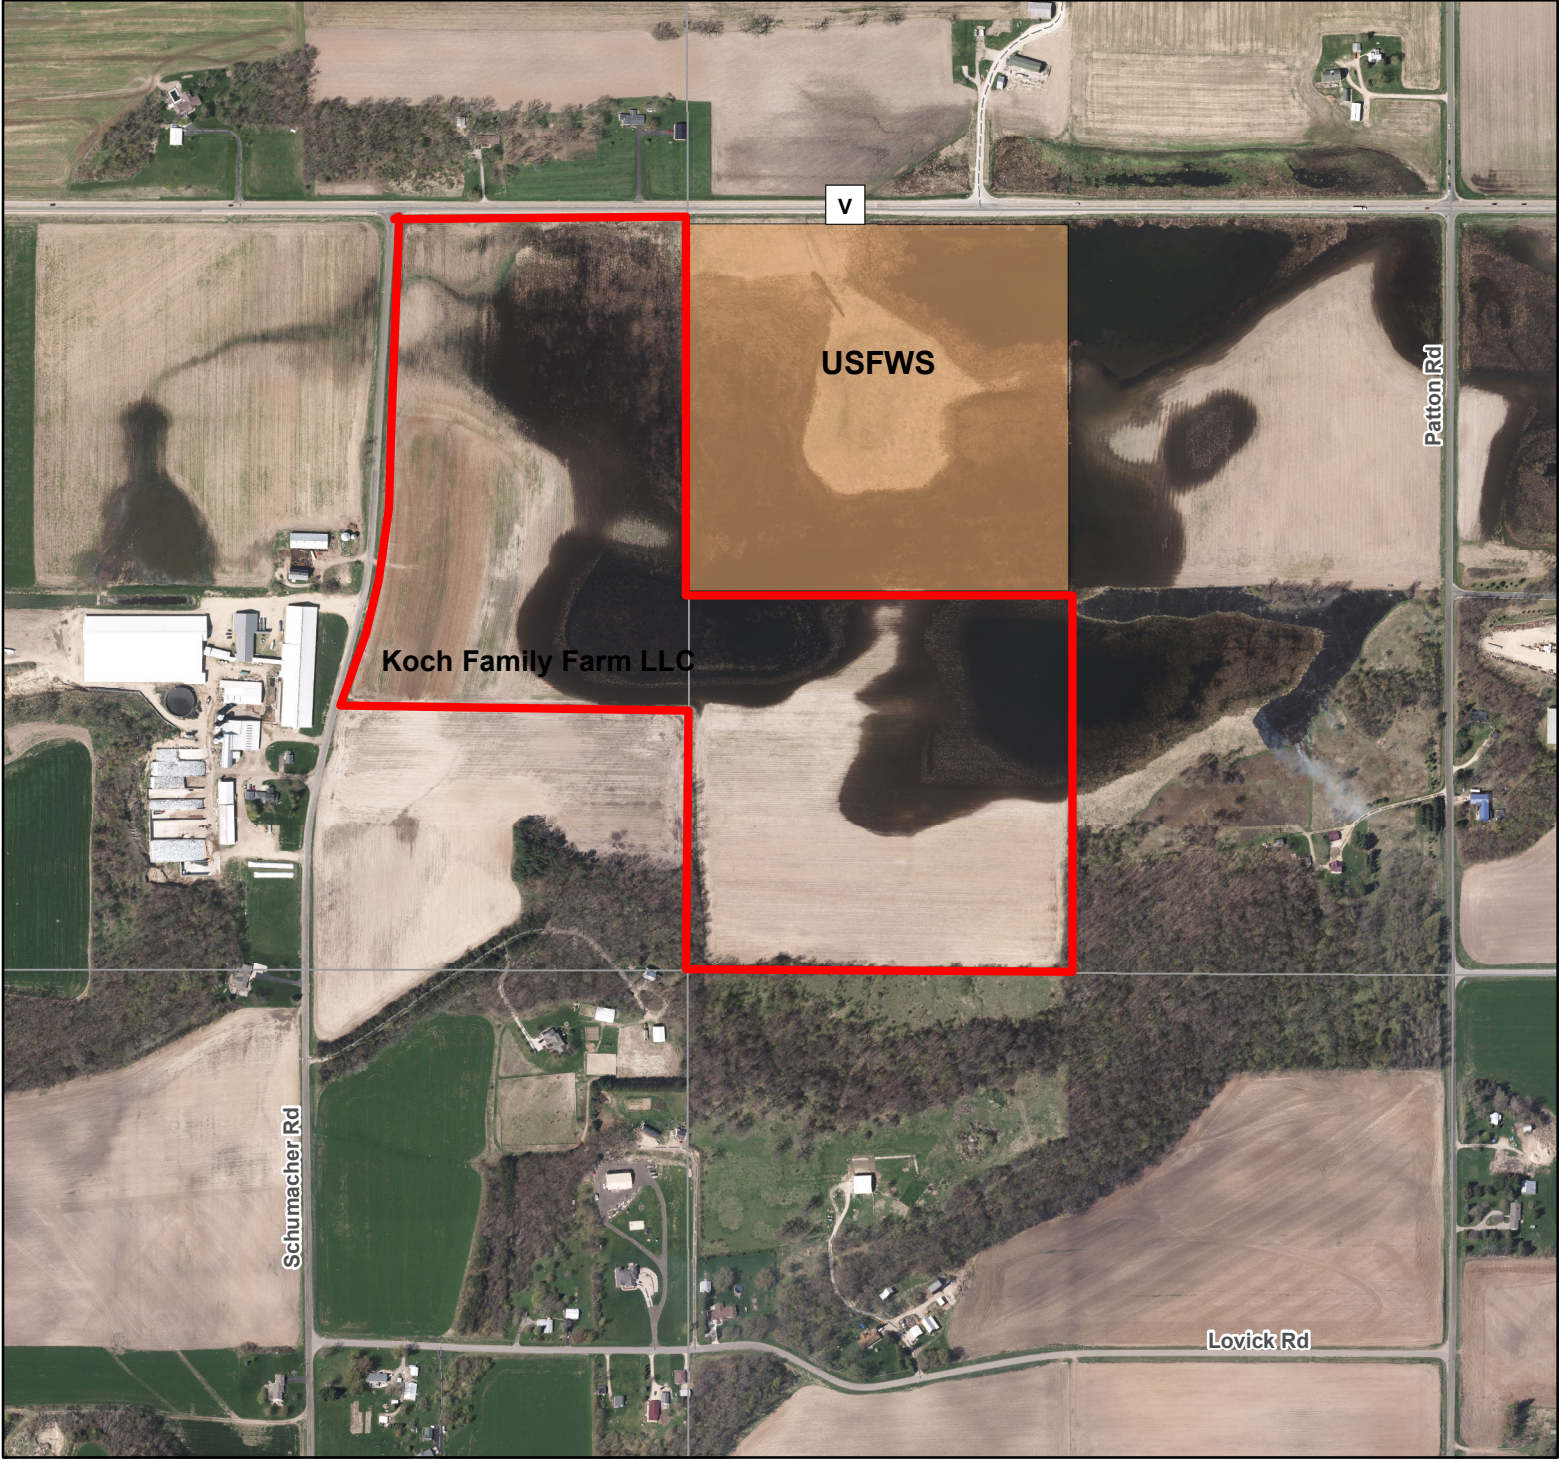

Koch Family Farm LLC; approx 82 acres in the Town of Vienna

-  Koch Family Farm LLC Parcel (82 acres)
-  USFWS owned (40 acre Waterfowl Production Area)